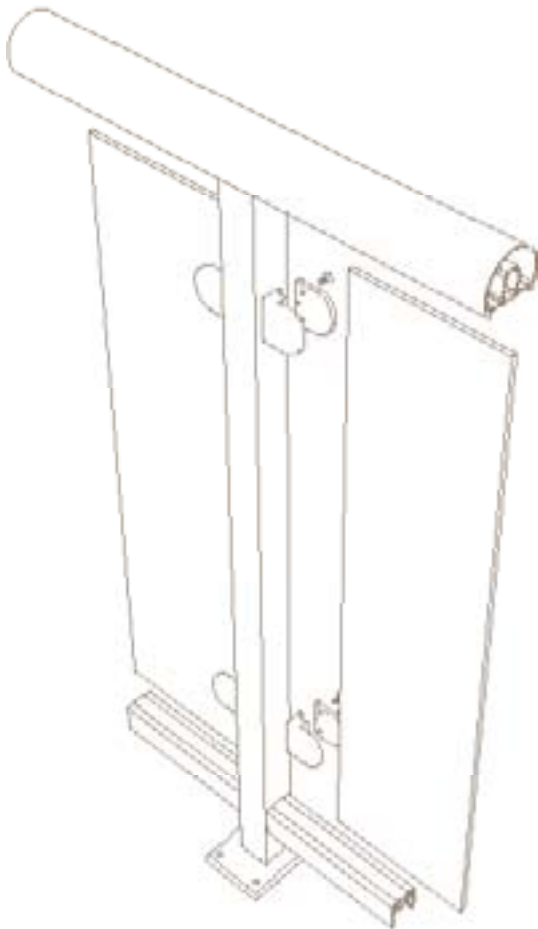

3form® RAIL ALUMINUM
www.3form.eu

3form® RAIL ALUMINUM

3FORM RAIL PROVIDES A CLEAN, EFFICIENT, AND THOROUGHLY ENGINEERED SOLUTION FOR A NUMBER OF RAILING APPLICATIONS INCLUDING BALCONIES, RAMPS, AND STAIRWAYS. WITH THE POSTS ARRIVING PRECUT, THE TOP RAIL EASILY INSTALLS IN THE FIELD. BEST OF ALL, IT SHOWCASES THE BEAUTY AND VERSATILITY OF ECORESIN™.

gauge	10 mm (3/8"), 12 mm (1/2")
material	coated aluminum
applications	balconies, ramps, stairways, balustrades, grabrail
standard height	1067 mm (42") commercial, 914 mm (36") residential

more information available at www.3form.eu